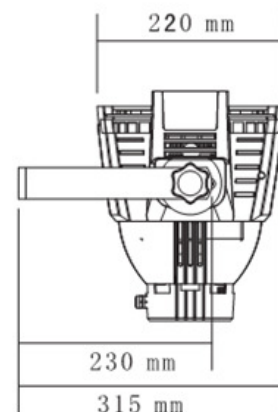

## K575P36W3RGBAW

### DATA SHEET

Item	Specification	Details
	LED Spec	High Power LED (/3W)
	LED Type	Red (6 PCs) Green (8 PCs) Blue (8 PCs) Amber (6 PCs) White (8 PCs)
	Color Effect	RGBAW color mixing Strobe Dimmer Color chasing
	Beam Angle	25°
<b>Electrical</b>	Input voltage	AC 100V-240V/50-60HZ
	Power consumption	140w
<b>Control</b>	Interface	DMX512
	Channel Mode	CH 4, 5 & 9
	Functions	Auto Run, Master & Slavs / Sound
<b>Physical</b>	Dimensions (Length x Width x Depth)	330 x 295 x 220mm
	Weight	5Kgs
	Material	Aluminum body
	cooling system	Fan
	Protection rating	IP20
<b>Certification and safety</b>		