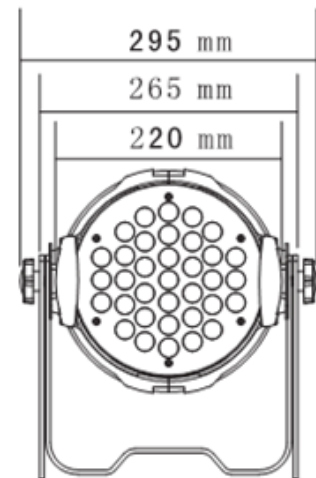

## K575P36W3RGBAW

### DATA SHEET

Item	Specification	Details
	LED Spec	High Power LED (/3W)
	LED Type	Red (6 PCs) Green (8 PCs) Blue (8 PCs) Amber (6 PCs) White (8 PCs)
	Color Effect	RGBAW color mixing Strobe Dimmer Color chasing
	Beam Angle	25°
<b>Electrical</b>	Input voltage	AC 100V-240V/50-60HZ
	Power consumption	140w
<b>Control</b>	Interface	DMX512
	Channel Mode	CH 4, 5 & 9
	Functions	Auto Run, Master & Slavs / Sound
<b>Physical</b>	Dimensions (Length x Width x Depth)	330 x 295 x 220mm
	Weight	5Kgs
	Material	Aluminum body
	cooling system	Fan
	Protection rating	IP20
<b>Certification and safety</b>		