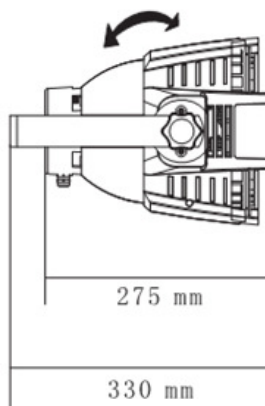

## K575P36W3RGBAW

### DATA SHEET

Item	Specification	Details
	LED Spec	High Power LED (/3W)
	LED Type	Red (6 PCs) Green (8 PCs) Blue (8 PCs) Amber (6 PCs) White (8 PCs)
	Color Effect	RGBAW color mixing Strobe Dimmer Color chasing
	Beam Angle	25°
<b>Electrical</b>	Input voltage	AC 100V-240V/50-60HZ
	Power consumption	140w
<b>Control</b>	Interface	DMX512
	Channel Mode	CH 4, 5 & 9
	Functions	Auto Run, Master & Slavs / Sound
<b>Physical</b>	Dimensions (Length x Width x Depth)	330 x 295 x 220mm
	Weight	5Kgs
	Material	Aluminum body
	cooling system	Fan
	Protection rating	IP20
<b>Certification and safety</b>		