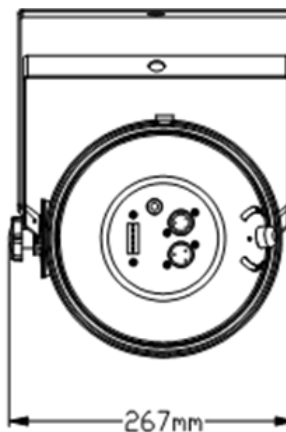

K64P818RGBW

DATA SHEET

| Item | Specification | Details |
|---------------------------------|-------------------------------------|--|
| | LED Spec | High Power LED (8W) |
| | LED Type | 4-in 1 LED(18 PCs) |
| | Color Effect | RGBW color mixing Strobe Dimmer Color chasing |
| | Beam Angle | 25° |
| Electrical | Input voltage | AC 100V-240V/50-60HZ |
| | Power consumption | 144w |
| Control | Interface | DMX512 |
| | Channel Mode | CH 3,4,5 & 8 |
| | Functions | Auto Run, Master & Slavs / Sound |
| Physical | Dimensions (Length x Width x Depth) | 300 x 220 x 230mm |
| | Weight | 2.5Kgs |
| | Material | Aluminum body |
| | Cooling system | fan |
| | Protection rating | IP20 |
| Certification and safety | | CE RoHS |