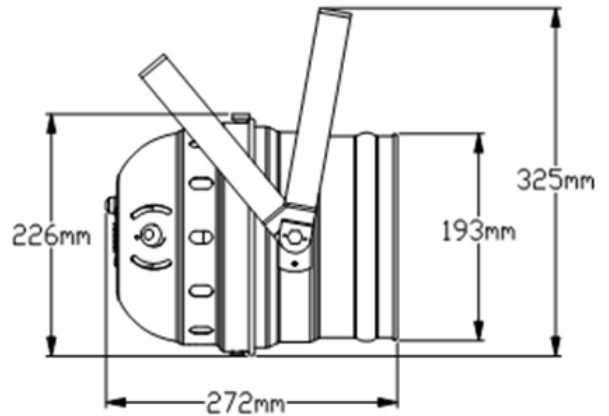

K64P818RGBW

DATA SHEET

| Item | Specification | Details |
|---------------------------------|-------------------------------------|--|
| | LED Spec | High Power LED (8W) |
| | LED Type | 4-in 1 LED(18 PCs) |
| | Color Effect | RGBW color mixing Strobe Dimmer Color chasing |
| | Beam Angle | 25° |
| Electrical | Input voltage | AC 100V-240V/50-60HZ |
| | Power consumption | 144w |
| Control | Interface | DMX512 |
| | Channel Mode | CH 3,4,5 & 8 |
| | Functions | Auto Run, Master & Slavs / Sound |
| Physical | Dimensions (Length x Width x Depth) | 300 x 220 x 230mm |
| | Weight | 2.5Kgs |
| | Material | Aluminum body |
| | Cooling system | fan |
| | Protection rating | IP20 |
| Certification and safety | | CE RoHS |