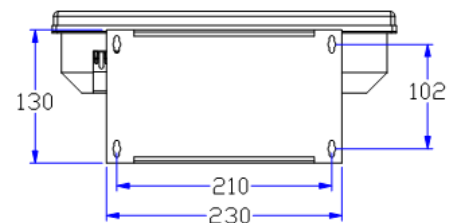

KWW36W3RGB

DATA SHEET

Item	Specification	Details
	LED Spec	High Power LED (/3W)
	LED Type	Red (12 PCs) Green (12 PCs) Blue (12 PCs)
	Color Effect	RGB color mixing Strobe Dimmer Color chasing
	Beam Angle	25°
	Electrical	Input voltage
Control	consumption	100w
	Interface	DMX512
	channels	6 CH
	Control system	Natural Convection
Physical	Functions	Auto Run, Master & Slavs / Sound
	Dimensions (Length x Width x Depth)	336 x 148 x 214mm
	Weight	5.8Kg
	Vertical turn	-45° ~ +90°
	Horizontal turn	-90° ~ +90°
	Material	Aluminum body
	cooling system	fan
	Protection rating	IP20
Certification and safety		