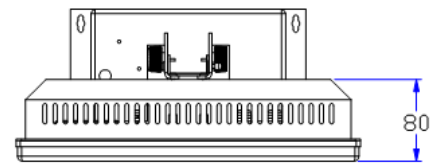

KWW36W3RGB

DATA SHEET

Item	Specification	Details
	LED Spec	High Power LED (/3W)
	LED Type	Red (12 PCs) Green (12 PCs) Blue (12 PCs)
	Color Effect	RGB color mixing Strobe Dimmer Color chasing
	Beam Angle	25°
	Electrical	Input voltage
Control	consumption	100w
	Interface	DMX512
	channels	6 CH
	Control system	Natural Convection
Physical	Functions	Auto Run, Master & Slavs / Sound
	Dimensions (Length x Width x Depth)	336 x 148 x 214mm
	Weight	5.8Kg
	Vertical turn	-45° ~ +90°
	Horizontal turn	-90° ~ +90°
	Material	Aluminum body
	cooling system	fan
	Protection rating	IP20
Certification and safety		