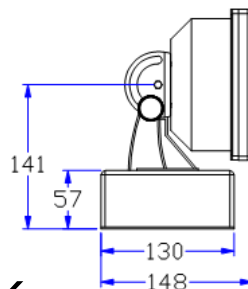

SMOKE FACTORY UK

8 Willow Business Park, 61-71 Willow Way,
London SE26 4QP.
United Kingdom
Tel: +44 208 699 8700
Mob. +44 (0)7540 701138
smokefactoryuk@btinternet.com