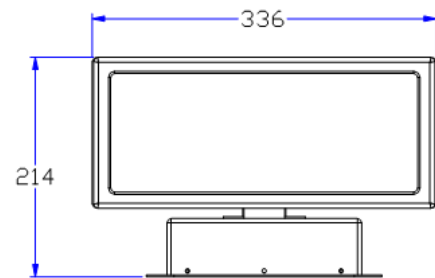

KWW36W3RGB

DATA SHEET

Item	Specification	Details
	LED Spec	High Power LED (/3W)
	LED Type	Red (12 PCs) Green (12 PCs) Blue (12 PCs)
	Color Effect	RGB color mixing Strobe Dimmer Color chasing
	Beam Angle	25°
	Electrical	Input voltage
Control	consumption	100w
	Interface	DMX512
	channels	6 CH
	Control system	Natural Convection
Physical	Functions	Auto Run, Master & Slavs / Sound
	Dimensions (Length x Width x Depth)	336 x 148 x 214mm
	Weight	5.8Kg
	Vertical turn	-45° ~ +90°
	Horizontal turn	-90° ~ +90°
	Material	Aluminum body
	cooling system	fan
	Protection rating	IP20
Certification and safety		